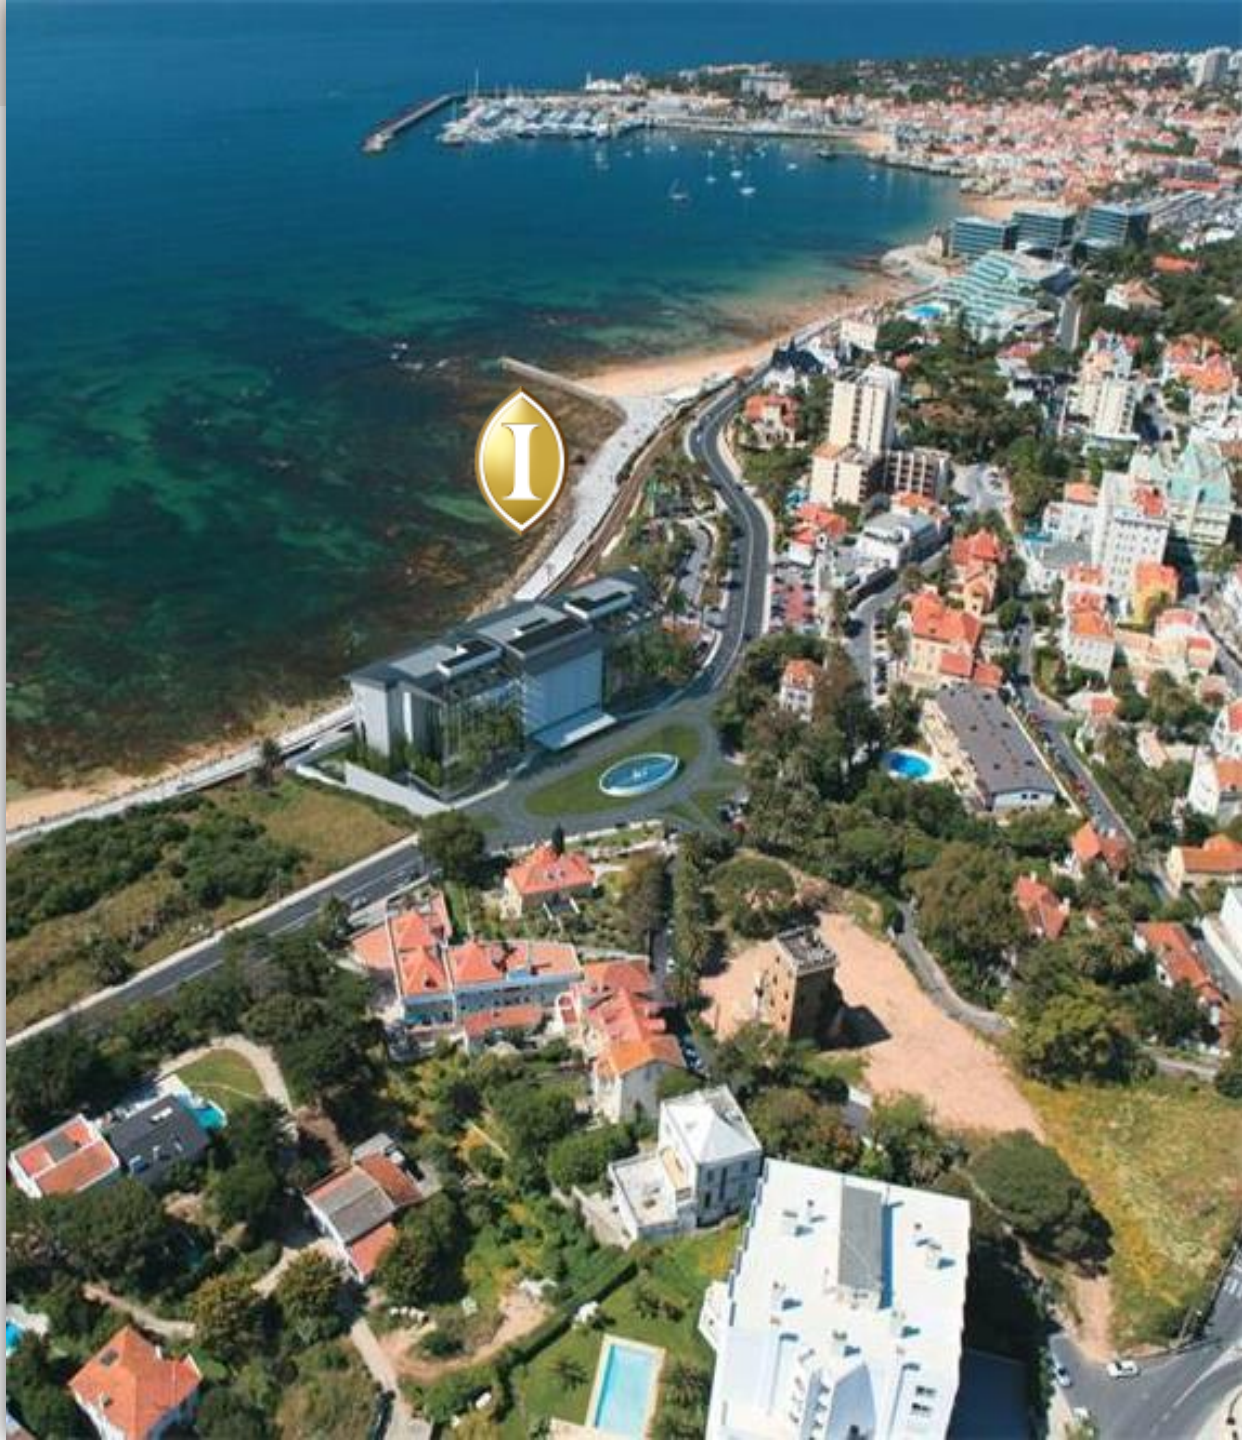

Hotel Highlights

- 2 Meeting rooms and all with natural daylight;
- Outdoor and Indoor Swimming pools;
- Gardens overlooking the Ocean;
- Pool Bar;
- Restaurant with Ocean views and Terrace;
- Covered parking with direct access to the hotel;
- Gym and Wellness.