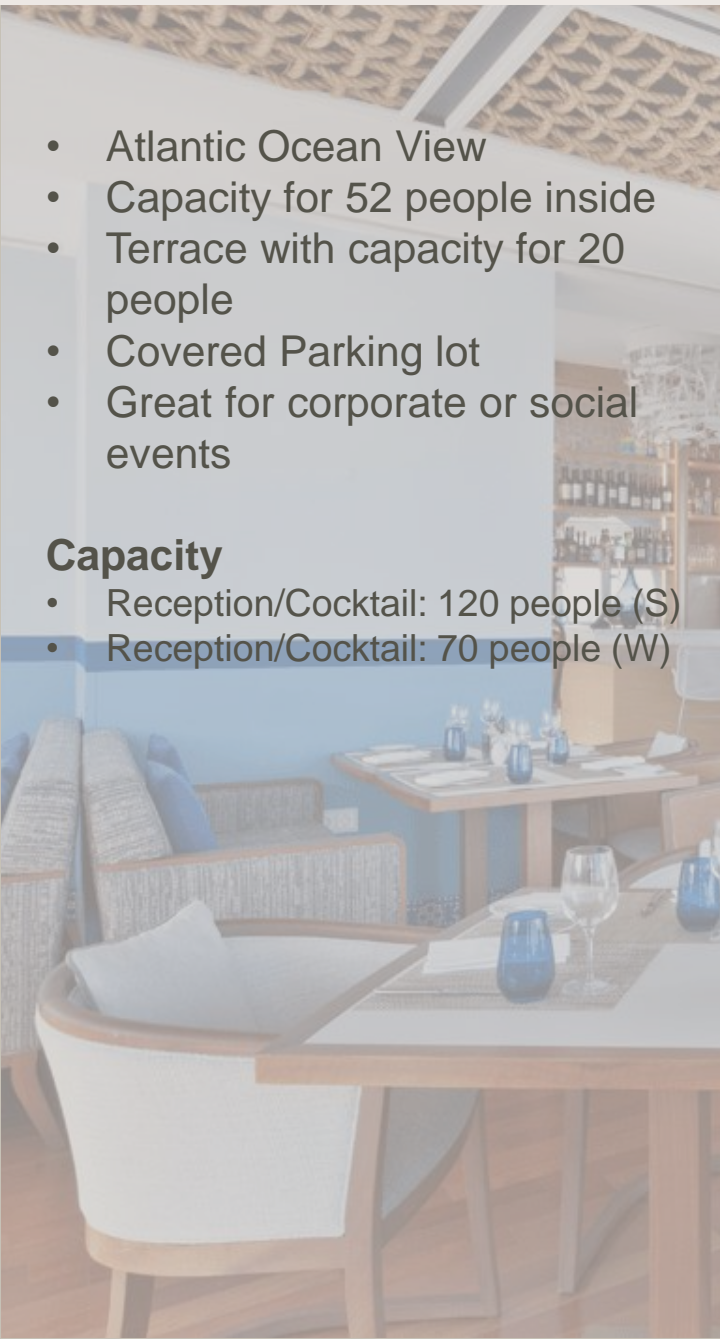

Atlântico Restaurant

- Atlantic Ocean View
- Capacity for 52 people inside
- Terrace with capacity for 20 people
- Covered Parking lot
- Great for corporate or social events

Capacity

- Reception/Cocktail: 120 people (S)
- Reception/Cocktail: 70 people (W)